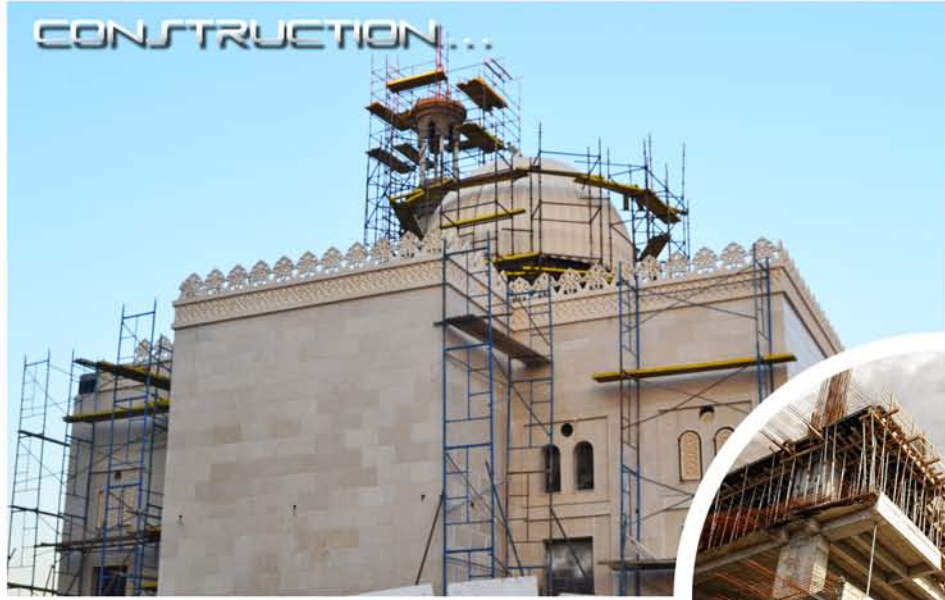

CONSTRUCTION...