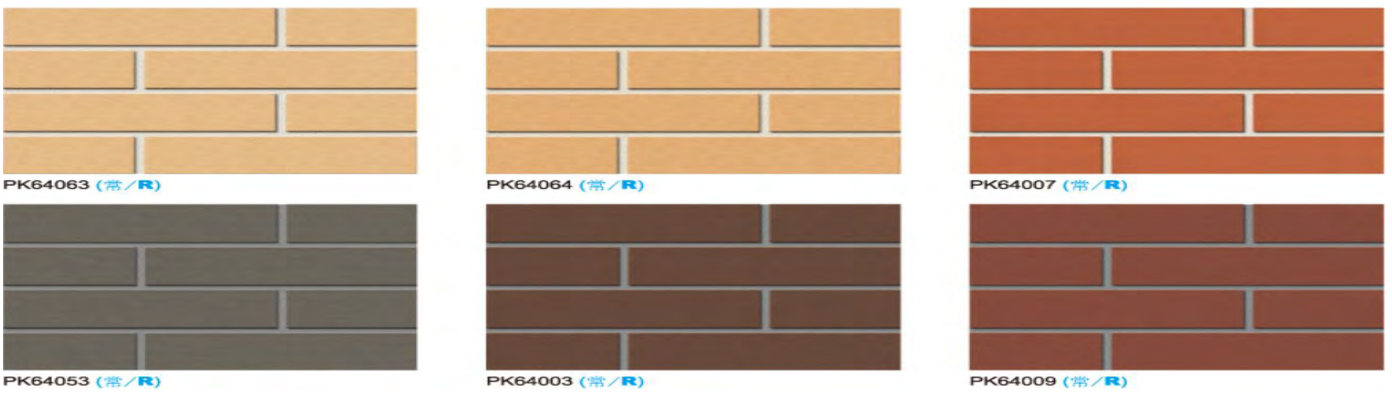

Quality First, Customer Focused

4,LM Series Tile (60*240MM)

Tile type:	Internal / External wall tile
Material:	Clay..
Thickness(MM):	6.0-7.0MM
Water Absorption:	1-3%
Color:	Available in all designs and colors
Surface Treatment:	Glazed/Full body tile