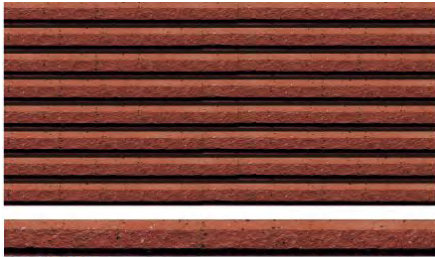

D22509 (常/R)